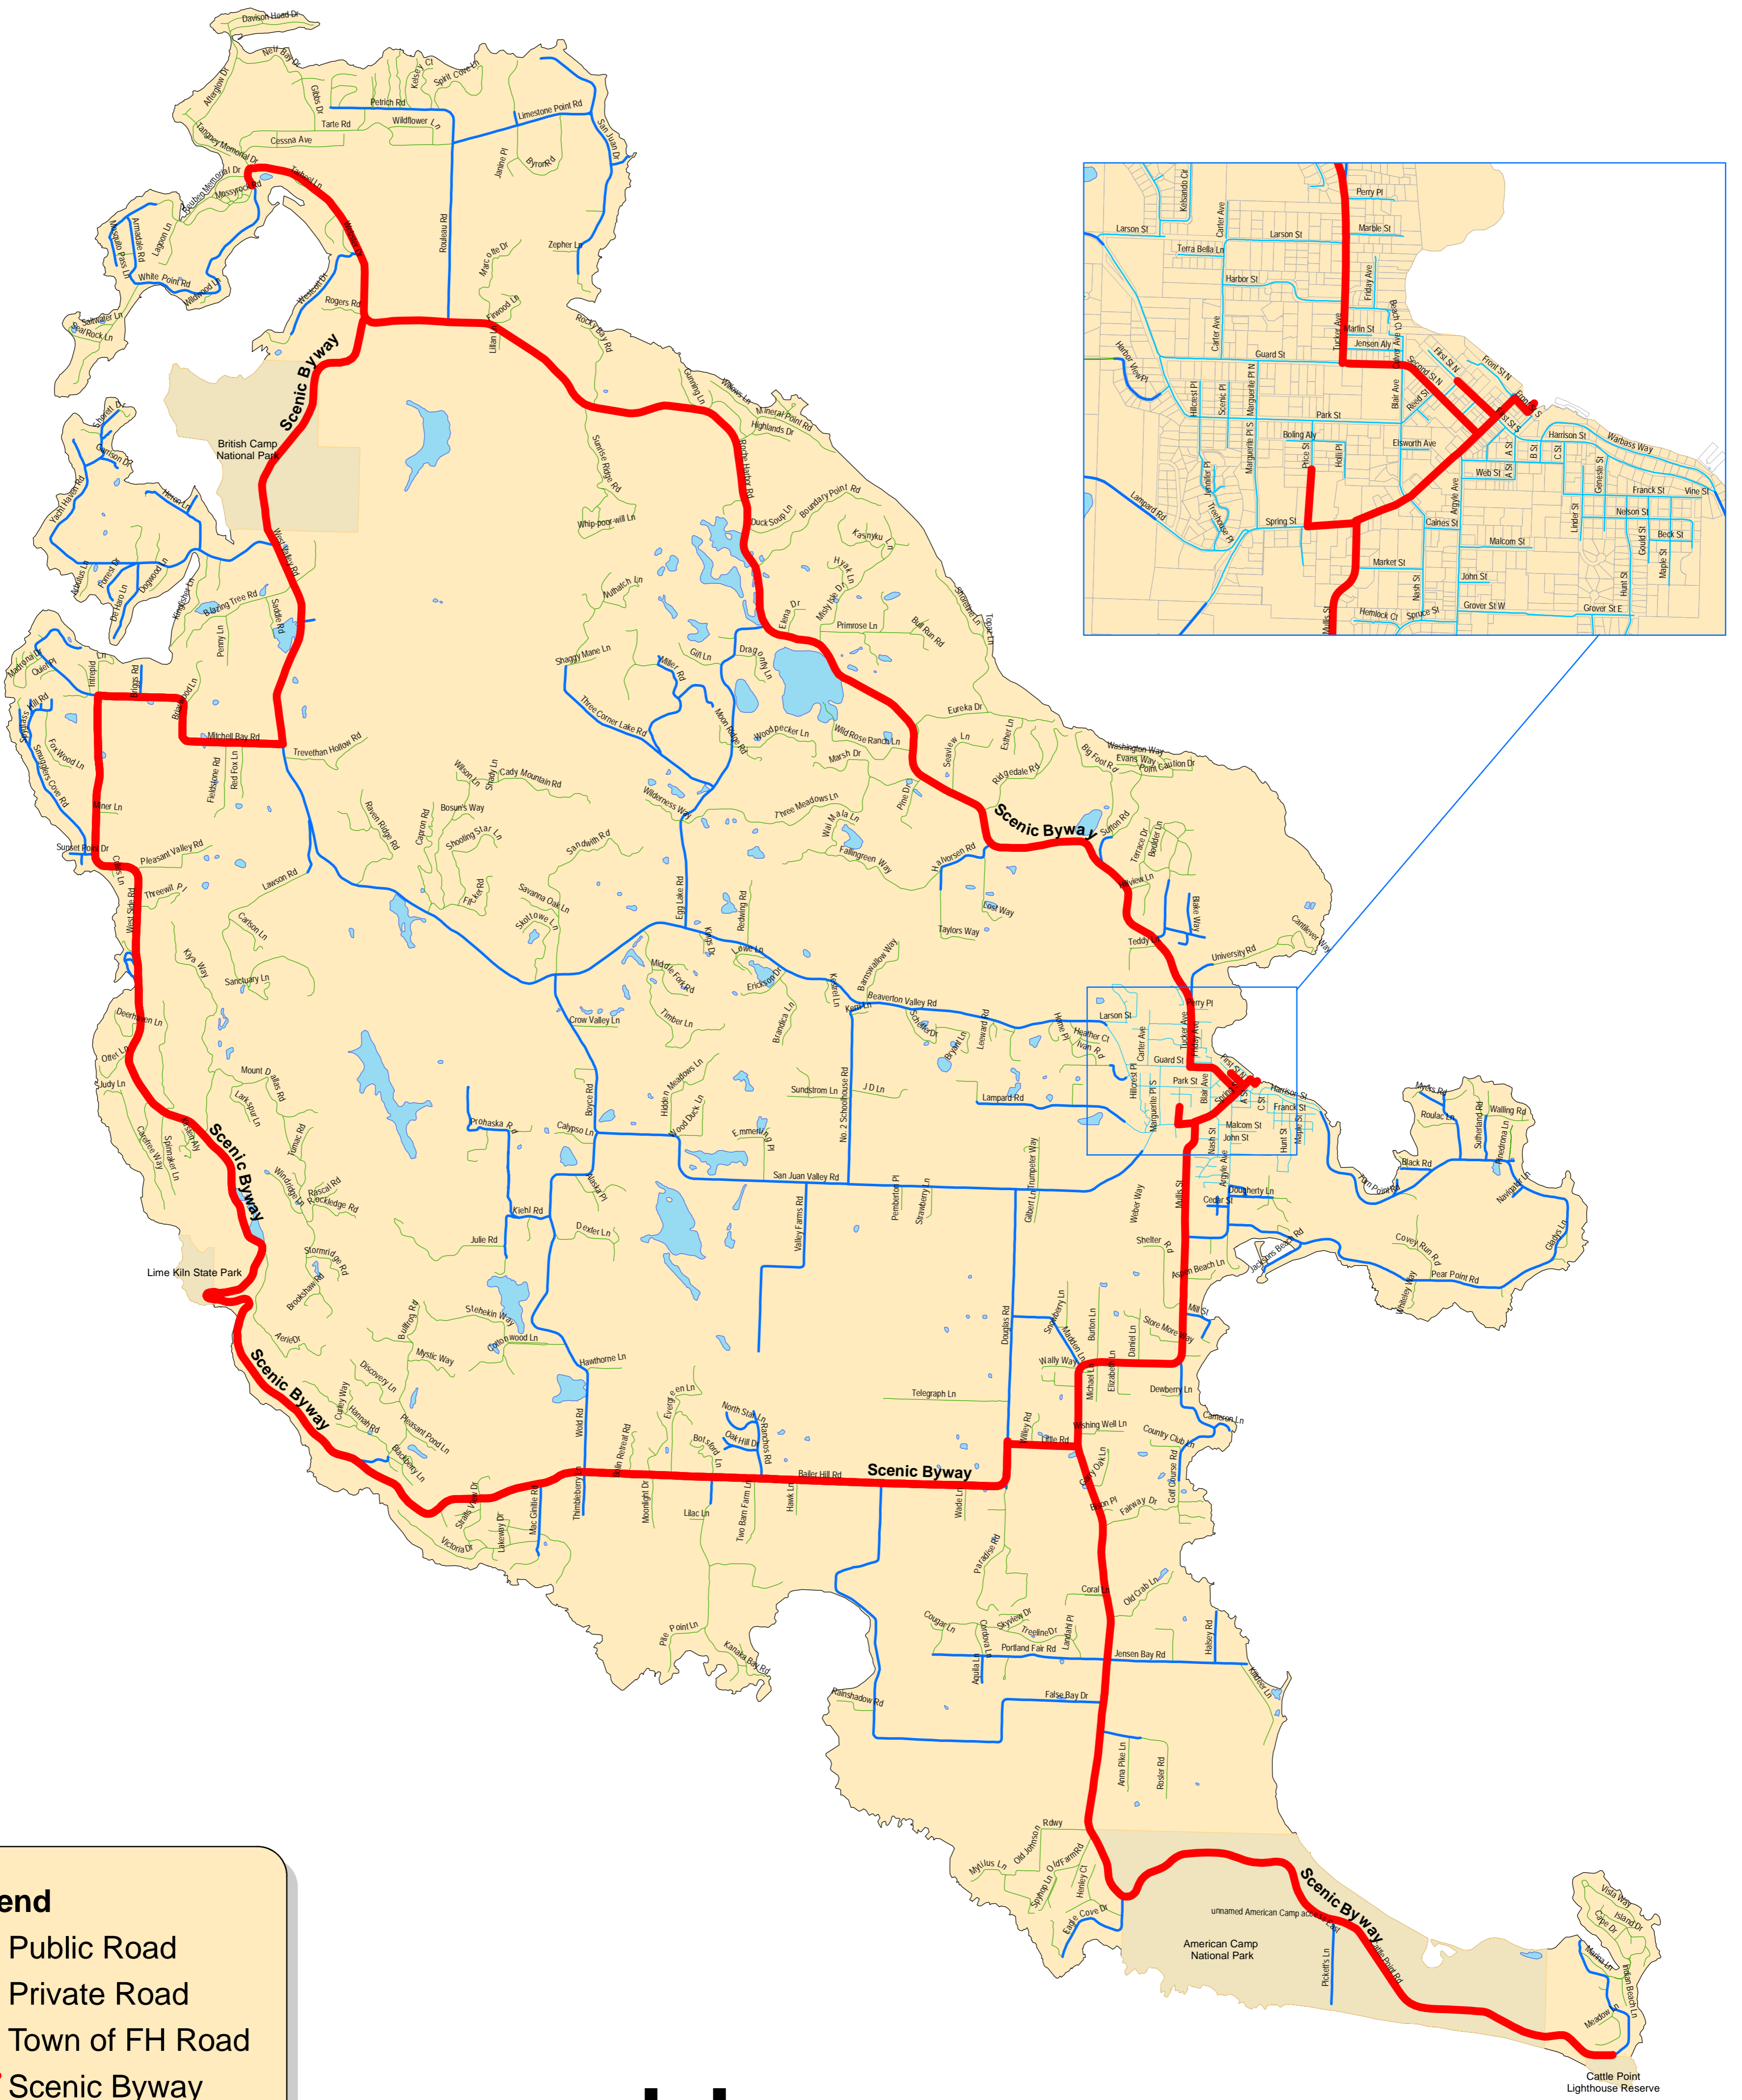

San Juan Island Scenic Byway

Legend

- Public Road
- Private Road
- Town of FH Road
- Scenic Byway

This map is a graphic representation derived from San Juan County's Geographic Information System. It is designed and intended for reference only, and is not guaranteed to survey accuracy. This map is based on the best information available as of the publication date.

San Juan Island Road Map
 San Juan Island
 San Juan County, Washington

Figure 1