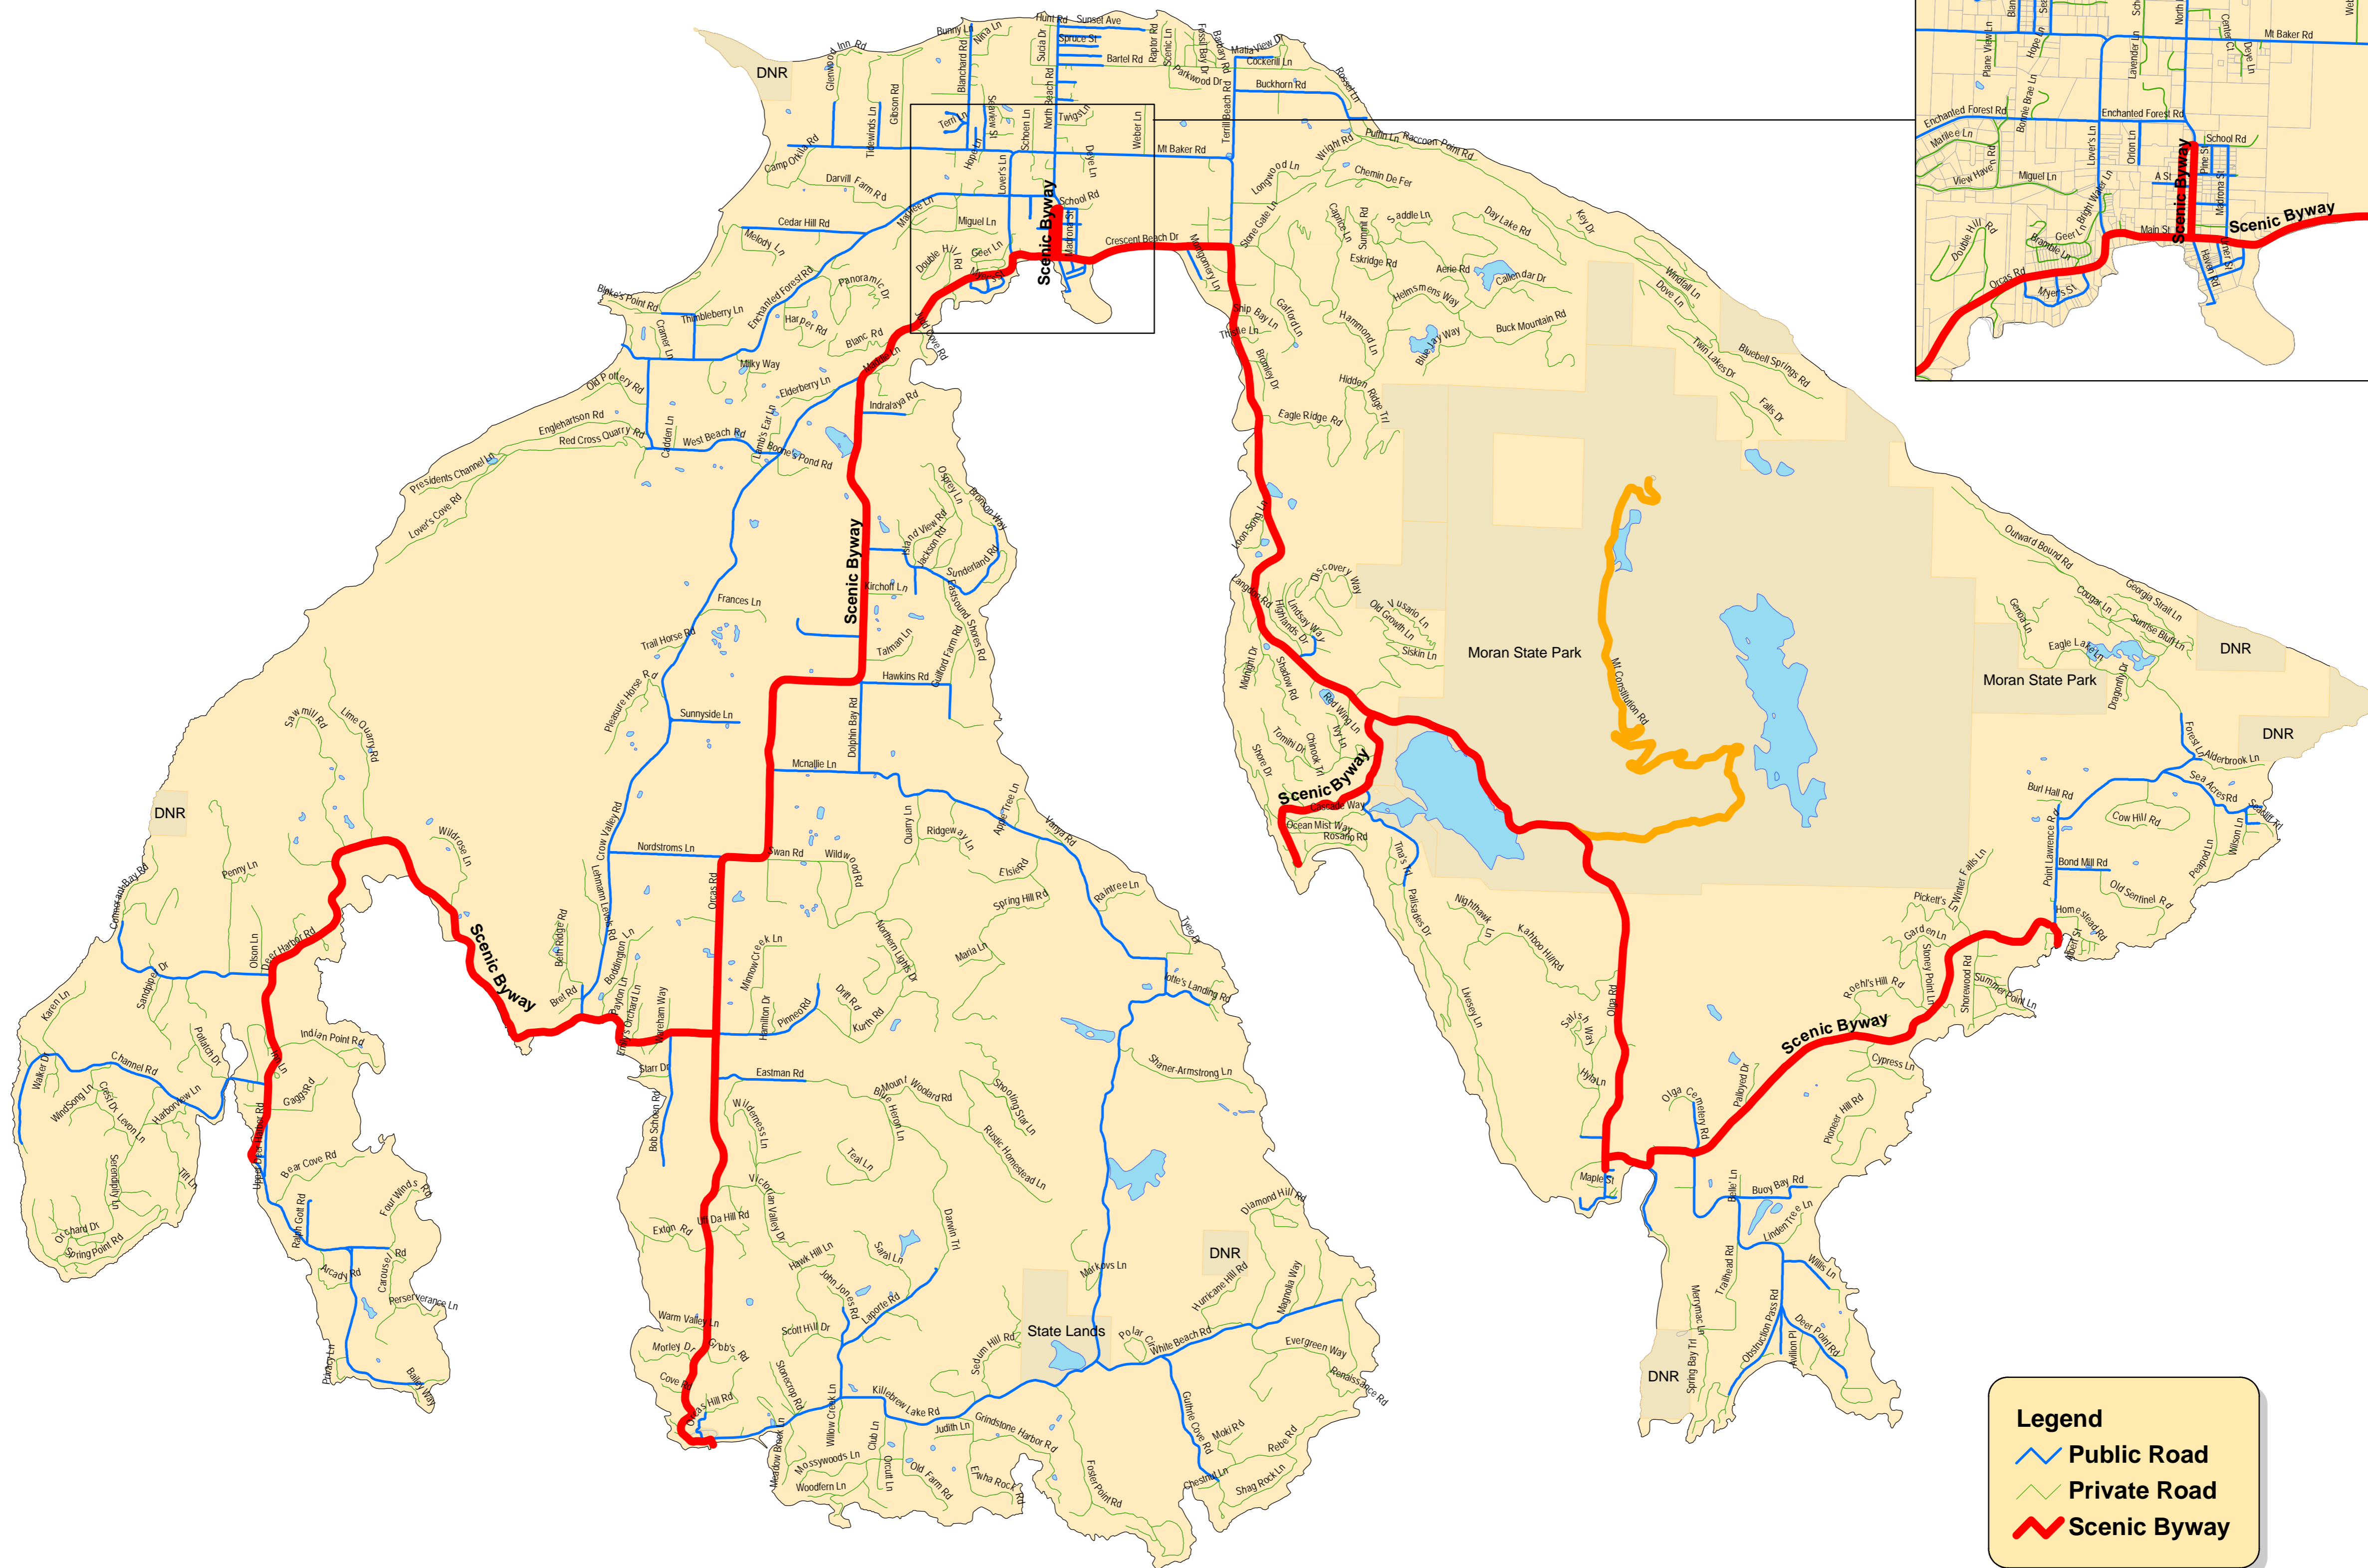

Orcas Island Scenic Byway

Legend

- Public Road
- Private Road
- Scenic Byway

This map is a graphic representation derived from San Juan County's Geographic Information System. It is designed and intended for reference only, and is not guaranteed to survey accuracy. This map is based on the best information available as of the publication date.

Orcas Island Road Map
 Orcas Island
 San Juan County, Washington