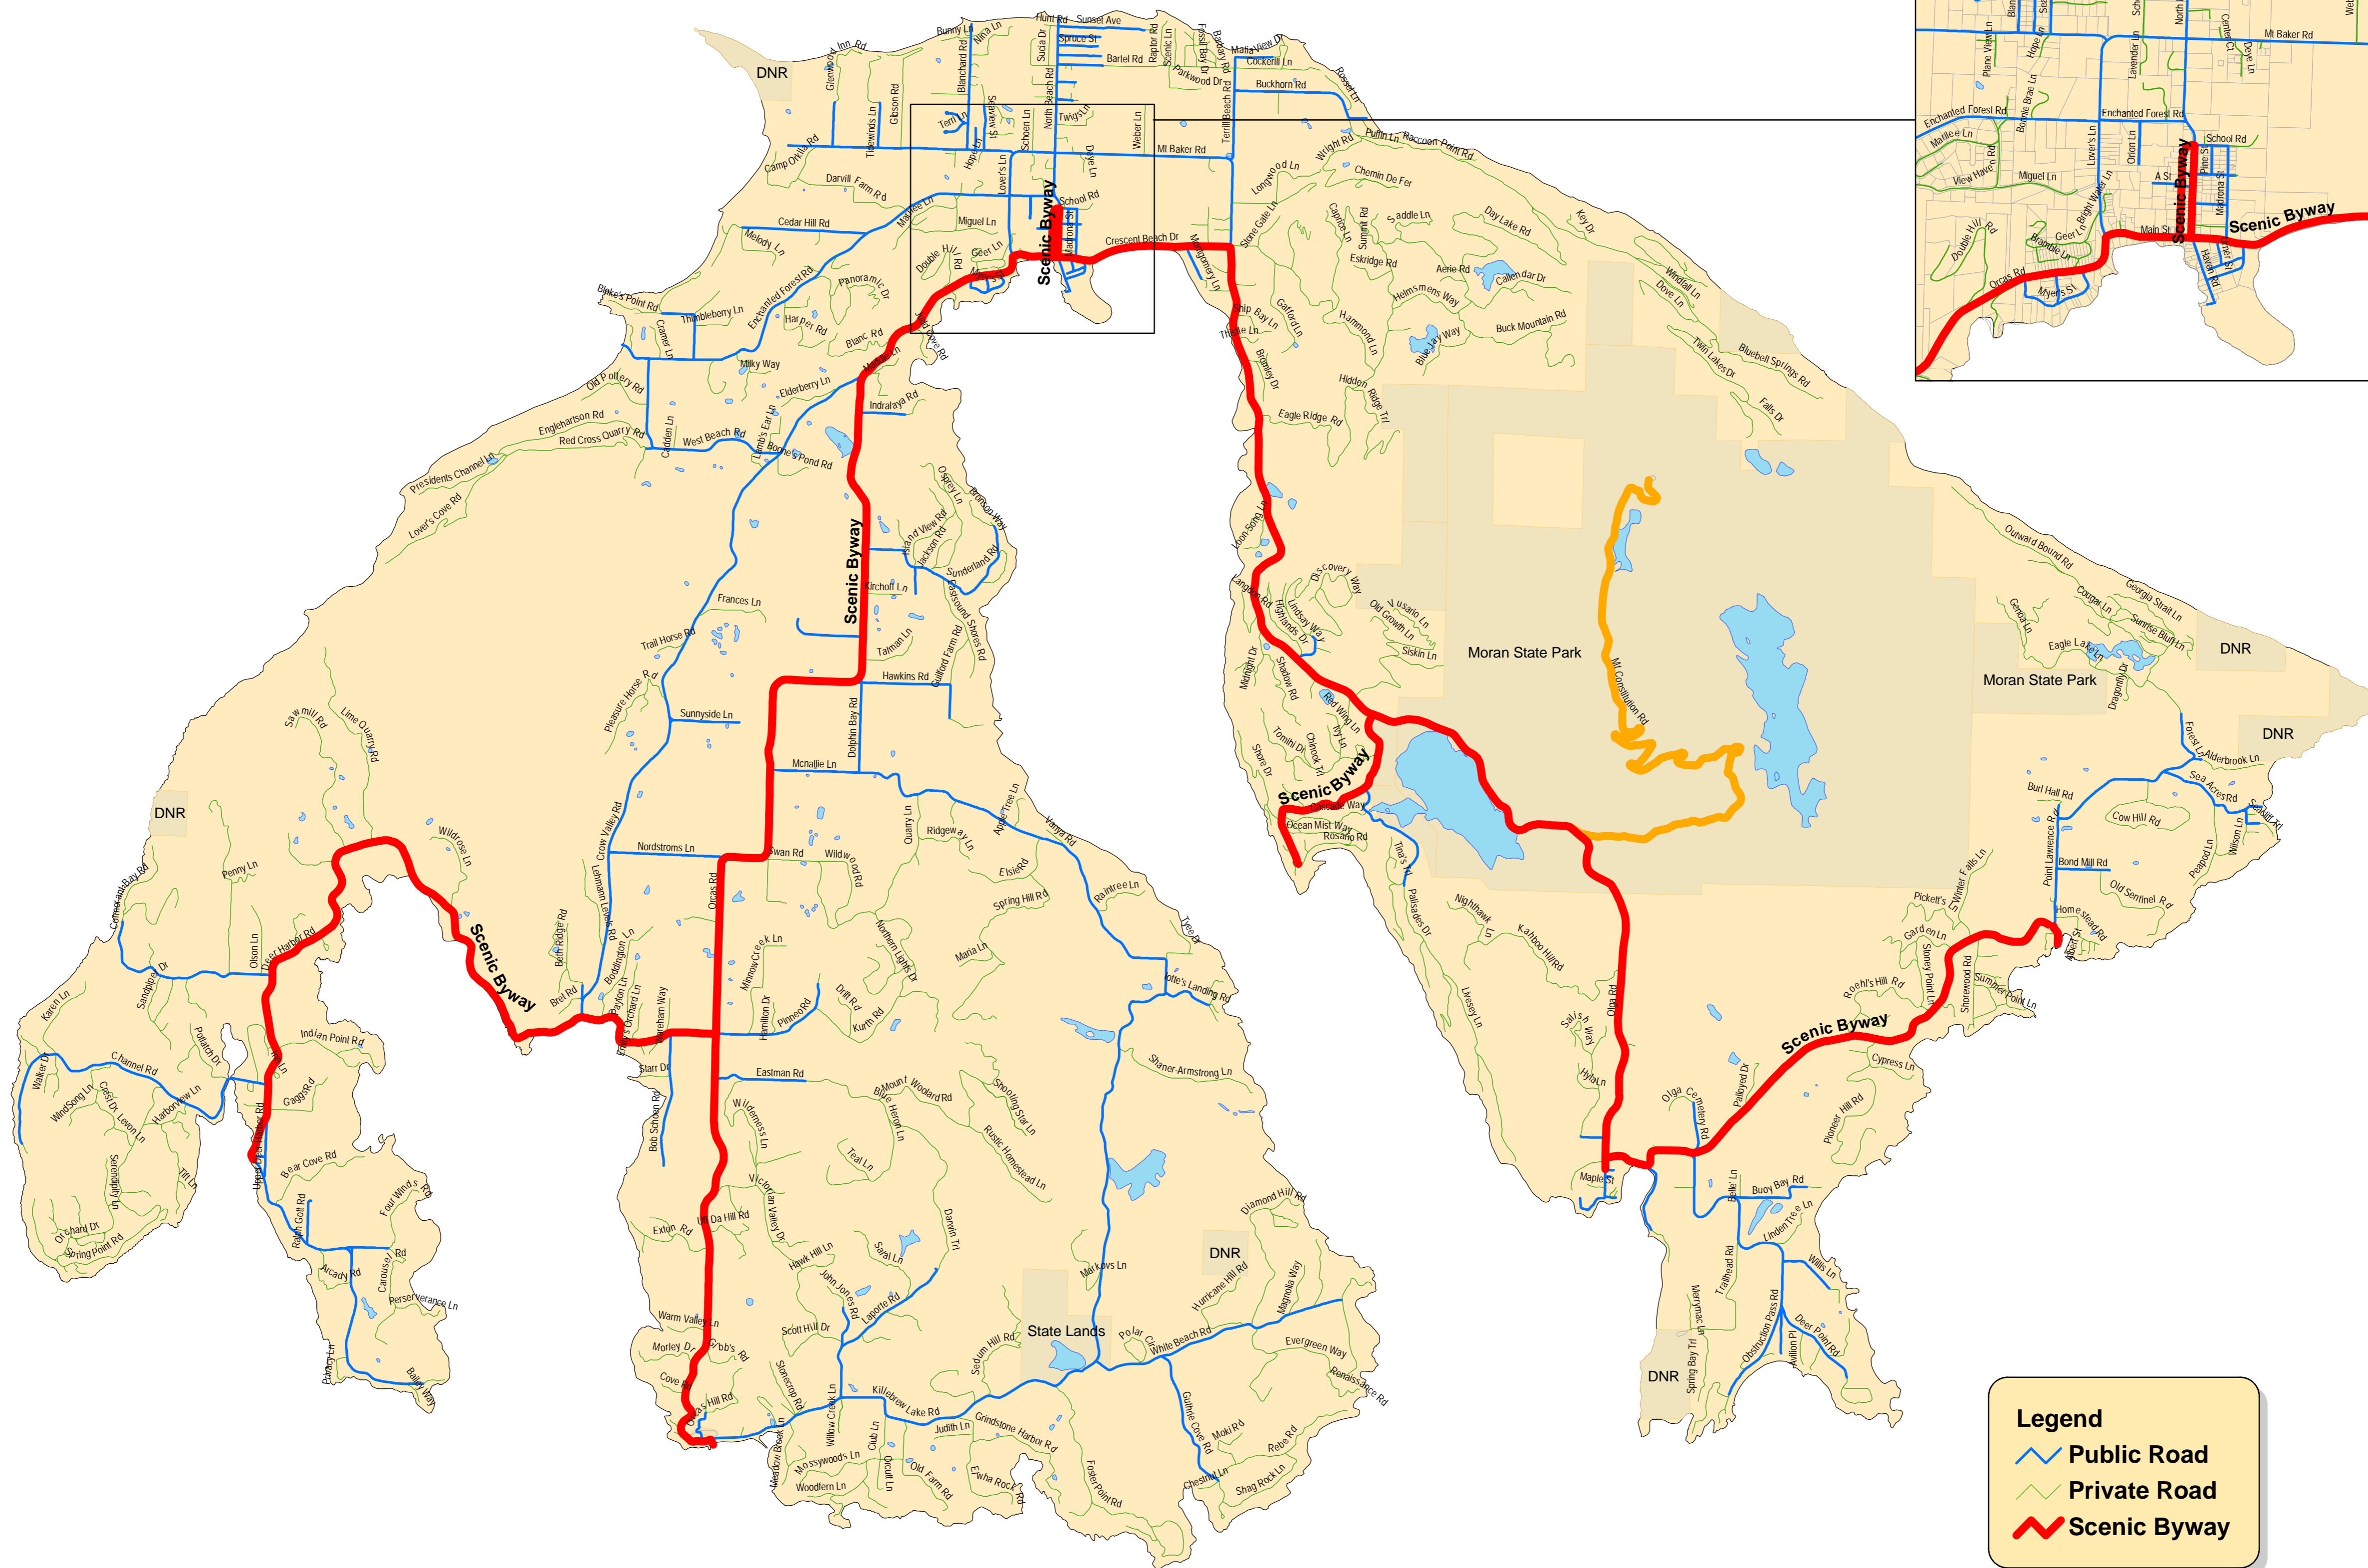

Orcas Island Scenic Byway

Legend

-  Public Road
-  Private Road
-  Scenic Byway

This map is a graphic representation derived from San Juan County's Geographic Information System. It is designed and intended for reference only, and is not guaranteed to survey accuracy. This map is based on the best information available as of the publication date.

Orcas Island Road Map
 Orcas Island
 San Juan County, Washington